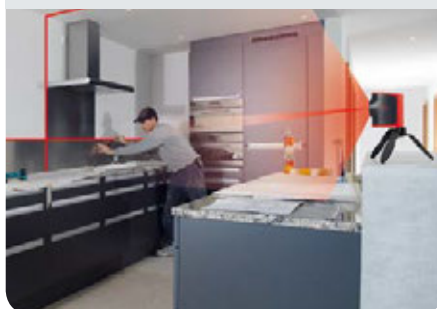

Leica DISTO™ and Lino case

The professional set for easy measuring and aligning

This set was specially put together for internal finishing works. It contains everything you need for precise and reliable measuring and aligning. The Leica DISTO™ D210 laser distance meter, the Lino L2 cross line laser and the TRI 70 staff are safely stowed, ready for action, in the robust, attractive and functional case. Nothing can get lost or forgotten, thanks to the clear arrangement of the devices in the case. The instruments are compact, easily carried and simple to use.

Laser distance meter Leica DISTO™ D210

The small and handy entry model has many interesting functions and yet is simple and easy to operate. Addition and subtraction as well as area and volume functions allow you to calculate quantities quickly and reliably.

Cross line laser Leica Lino L2

The Leica Lino L2 projects outstandingly visible laser lines, precisely, quickly and simply – leaving you to concentrate on your work. Time-consuming and laborious drawn lines are a thing of the past.